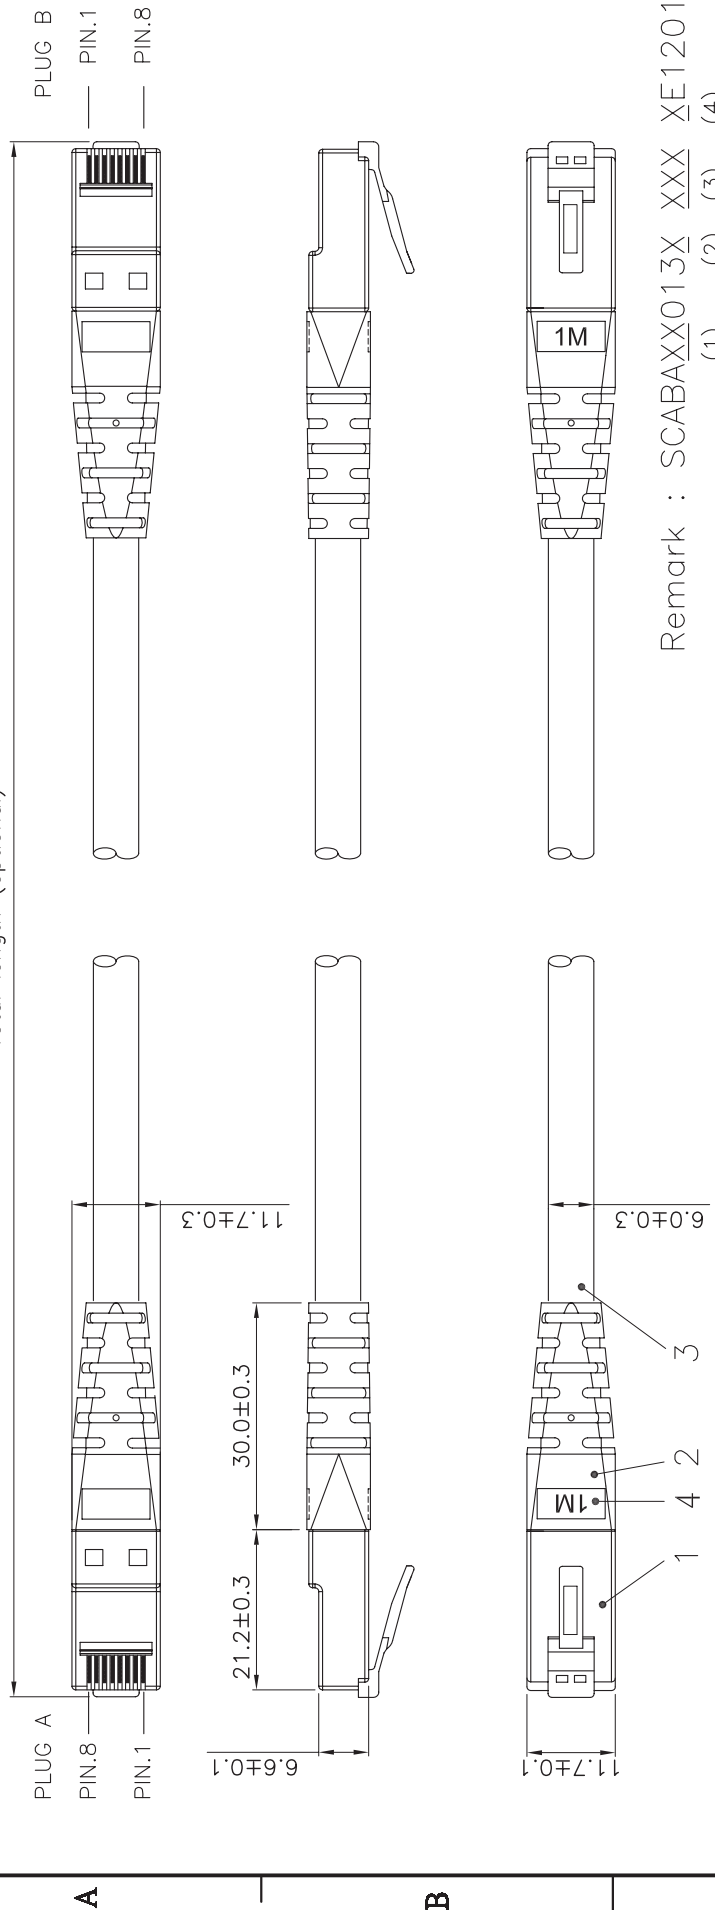

Datenblatt - Fiche technique - Data sheet

21.15.1513

ROLINE UTP-Patchkabel Kat.6, grün, 0,3 m

Cordon ROLINE Cat.6 UTP, vert, 0,3 m

ROLINE UTP Patch Cord, Cat.6, green, 0.3 m

Total length (optional)

Remark : SCABAXX013X XXX XE1201

- (1) XX : Jacket Color
 - 01=Black(RAL9011), 02=Gray(RAL7035), 03=Red(RAL3031)
 - 05=White(RAL9010), 06=Yellow(RAL1021), 07=Blue(RAL5015)
 - 08=Green(RAL6029), 09=Orange(RAL2003), 10=Purple(RAL4005)
 - 11=Pink(RAL4003)
- (2) X : Wiring
 - 1=T568A, 2=T568B, 3=T568A & T568B combination
- (3) XXX : Length
- (4) Length Unit : 1=cm, 2=meter, 3=feet.
 - (3)(4) : 0501=0.5meter(50cm), 0012=1meter, 0102=10meter
 - 0033=3feet, 0103=10feet

Specification :

- Material :
- 1. RJ45 Plug : (P/N : PU8850)
 - 1-1. Housing : Polycarbonate, UL 94V-2, Transparent color.
 - 1-2. Contact material : Phosphor Bronze with 50-60 micro-inch Nickel plated.
 - 1-3. Contact finished : Min. 50 micro-inch Gold plated.
- 2. Narrow PVC Molded.
- 3. Cable : UTP UnShielded and Twisted,
 - 4 pair Stranded wire UL material approved.
 - 24 AWG conductor and PVC jacket.
- 4. length mark(latch side) : 0.3M,0.5M,0.75M,1M,1.5M,2M,3M,5M,7M,7.5M, 10M,15M,20M,25M,30M.
- 5. Print : roline UTP PATCH CABLE 24AWG 4PR EIA/TIA-568B.2-1
CAT.6 XXXXXXX-X

DRAWING		17.MAR.2009		Connie	
CHECK		17.MAR.2009		KLi	
APPROVAL		17.MAR.2009		Yty	
SCALE		1/1 (A4)	UNIT	mm	DES.: C6 UTP Patch Cord
		DRAWING NO.		21.15.XXXX(SAT)	
		DRAWING CLASSIFICATION		SHEET 1 OF 1	
GENERAL TOLERANCE OR DIMENSIONS		ITEM NO.:		21.15.XXXX	
X.XXX ±0.005					
X.XX ±0.05					
X.X					